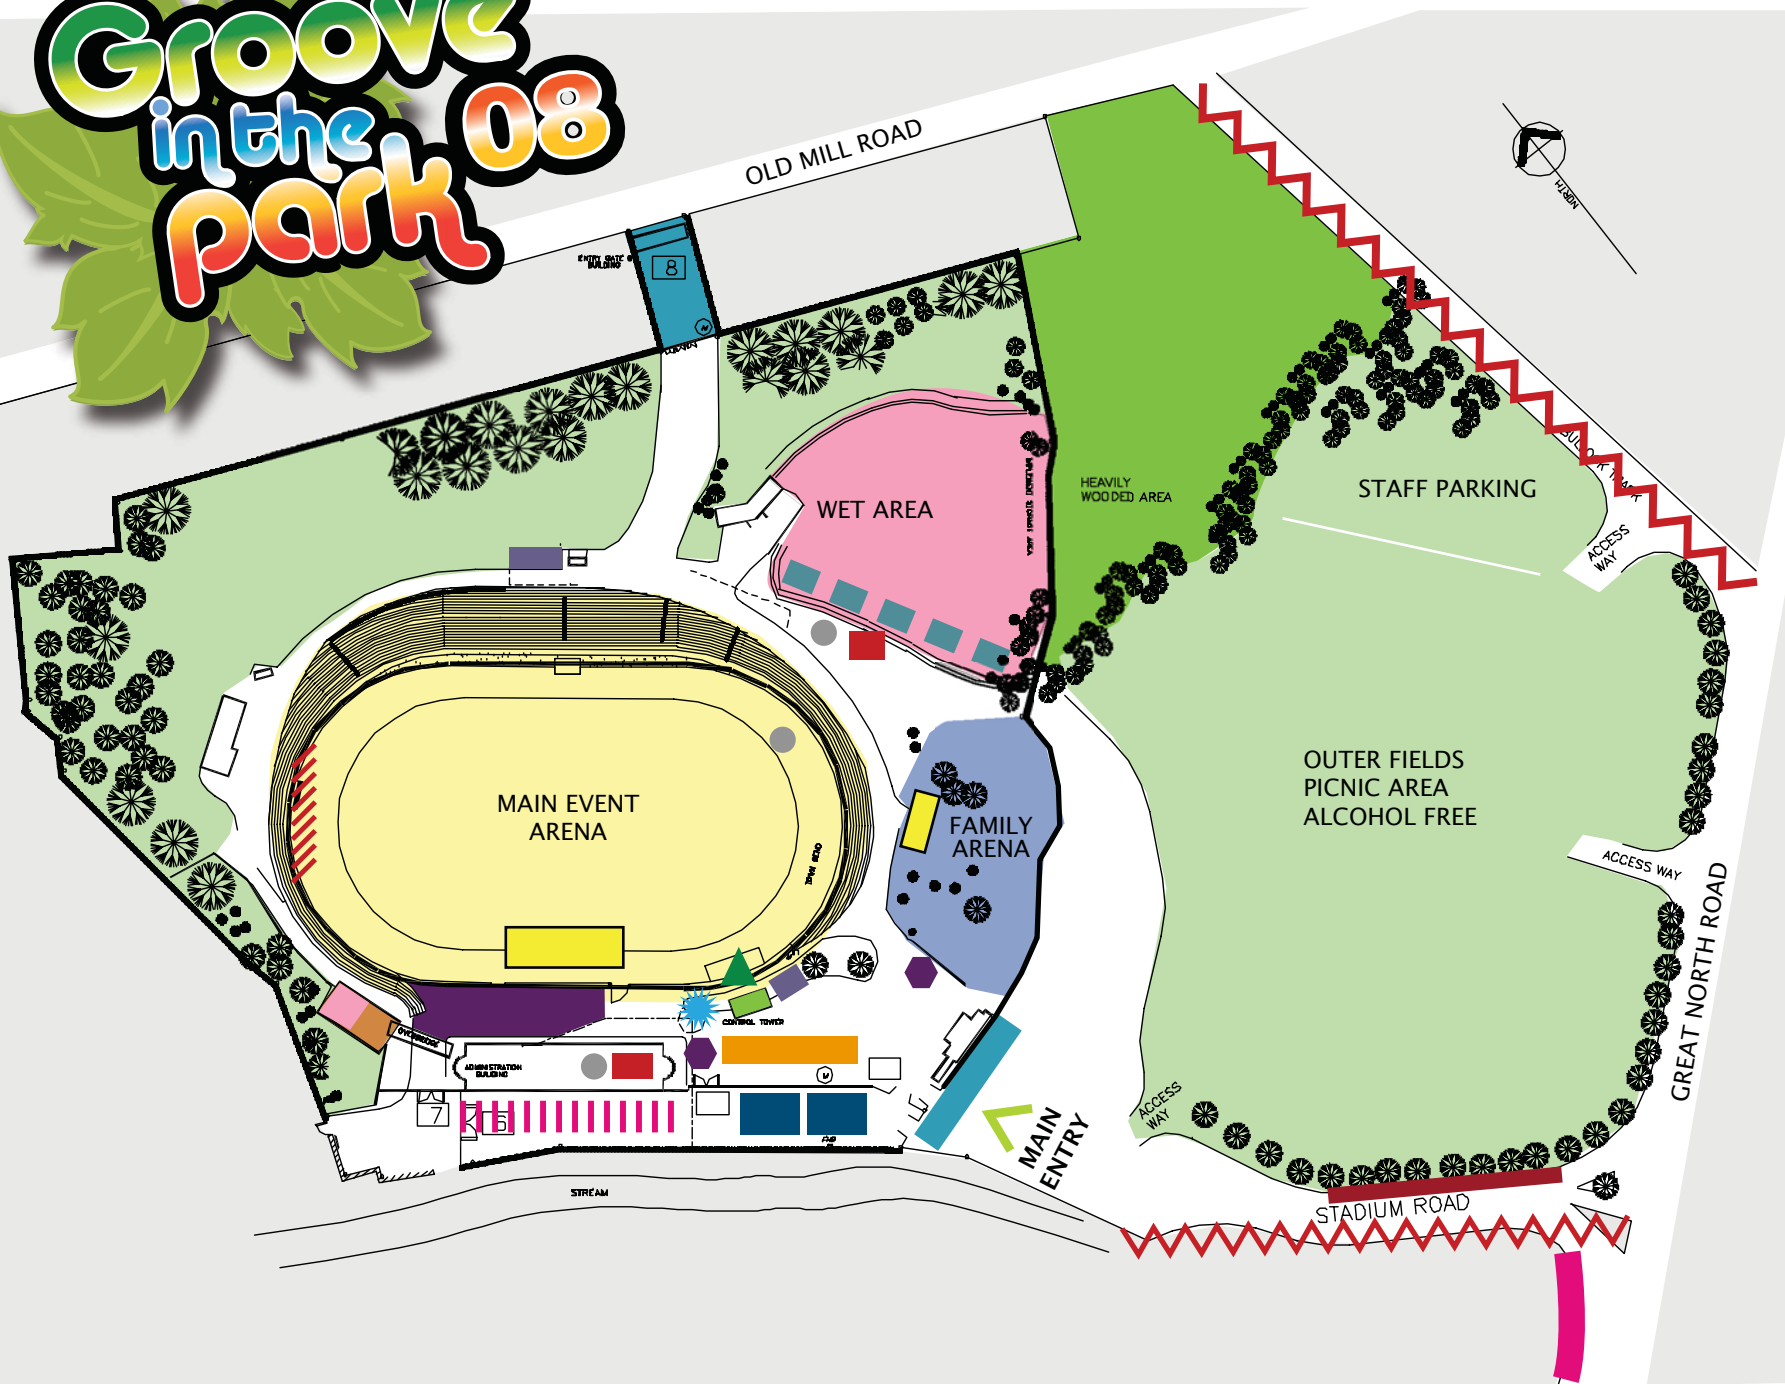

Groove in the park 08

- STALLS (30-50)
- CORPORATE BOXES
- FOOD STANDS EFTPOS
- INFO STAND
- LICENSED AREA (2) EFTPOS
- STAGES (3)
- ARENA 2 KIDS
- ARENA 1 MAIN STAGE
- ENTRY/EXIT GATES (2) EFTPOS/CASH/XPRESS Q
- COVERED VIP STAND
- POLICE MARQUIS (2) PROCESSING AND FOOD
- ST JOHN'S (2)
- TAXI STAND
- TEMPORARY BUS STOP
- SECURE BACKSTAGE
- GARDEN BAR
- LOST KIDS BALLON (1)
- B.A.T STAND (1)
- PRODUCTION CARPARK
- WATER TANKER (1)
- PORTALOOS (30) + URINALS
- VIDEO/TXT SCREEN (1)
- ID ARM BANDS (3)
- ROAD CLOSURE